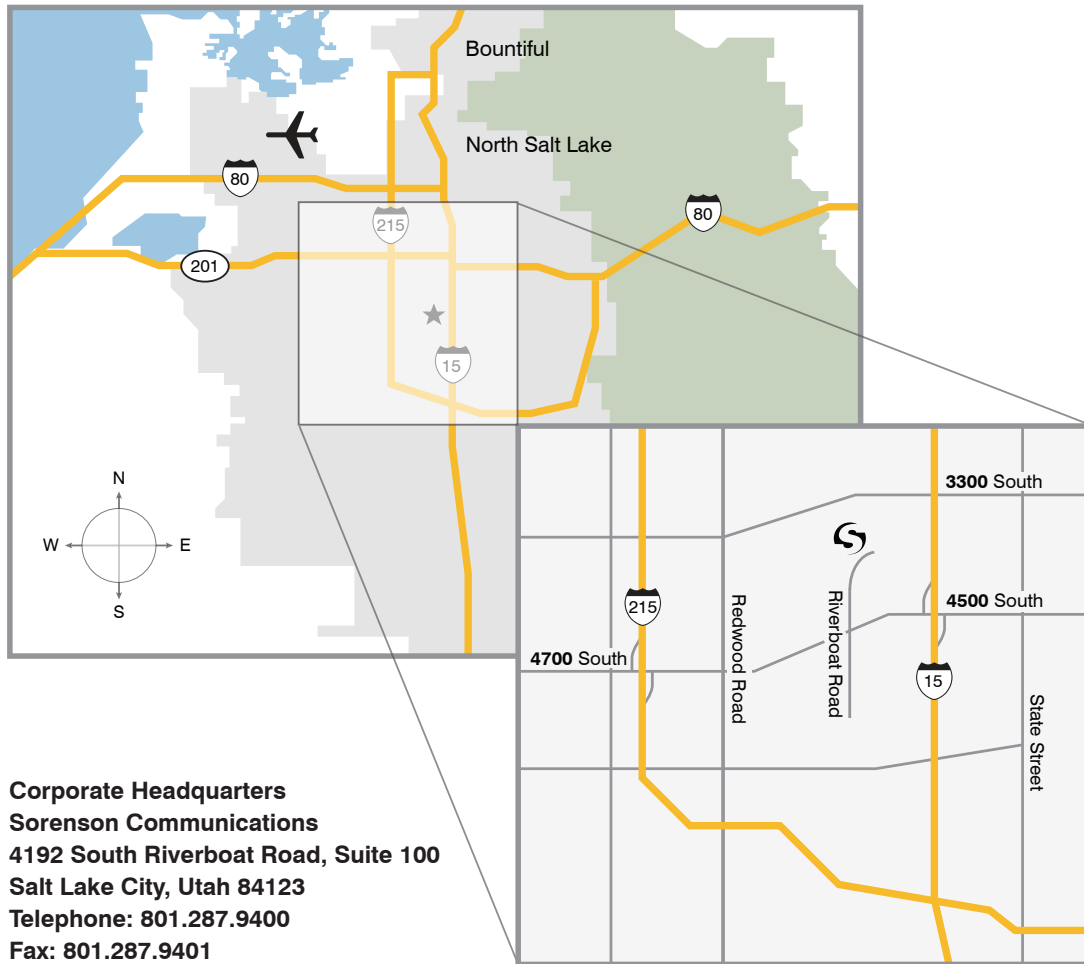

## Directions to Sorenson Communications

---

The Sorenson Communications corporate office is located in Sorenson Research Park.

---

### DRIVING DIRECTIONS

#### From Salt Lake City International Airport

1. Exit out of the airport heading south.
  2. Stay left and follow the I-80 East ramp toward Salt Lake City.
  3. Exit right on I-215 toward Provo.
  4. Drive six miles and exit left on 4700 South.
  5. Drive for two miles and turn left on Riverboat Road into the Sorenson Research Park.
  6. Sorenson Communications is in the fourth building on the left.
- 

#### From Salt Lake City on I-15 (Heading South)

1. Travel south on I-15 toward Provo.
  2. Take the 4500 South exit and stay to the right.
  3. Go right (west) at the end of the off-ramp.
  4. At the second light (Riverboat Road), go right into Sorenson Research Park.
  5. Sorenson Communications is in the fourth building on the left.
- 